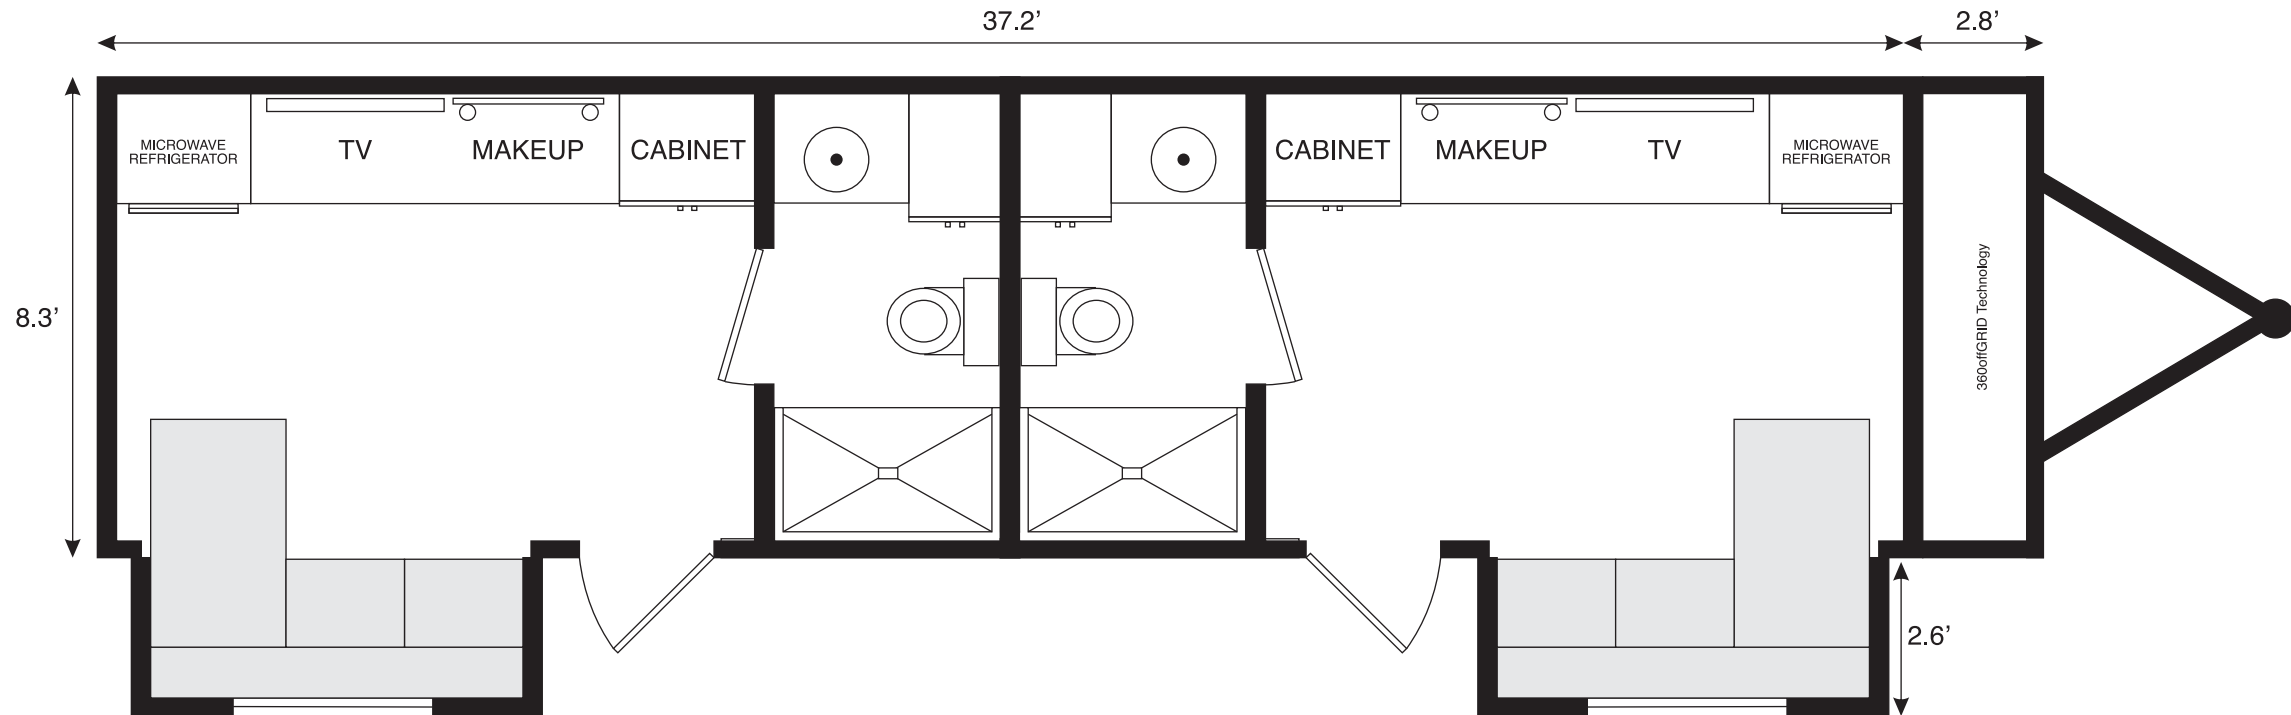

LighterForce 2-Talent Trailer

100% Clean Energy Technology

Eco Advanced Technologies

- MightyFace built-in solar and lithium ion battery bank with NEVERDIE BMS Technology
- Lightweight Structure
- Ozone air purifier eliminate bacteria and viruses
- LED lighting
- Built with eco-friendly materials

- 2 rooms with pop-out
- High Efficient, Noise free HVAC
- Adjustable entry steps
- Electrical overload protection
- Makeup station
- Refrigerator
- Microwave
- Fire place
- Shower

- Custom designed sofa
- Built with green/eco-friendly materials
- 60" LED HD TV
- Apple TV
- Sound system
- Custom programmed one-touch remote control
- Bathroom
- Toilet
- NO LP Tanks
- Gas generator is optional*

360off9rid

2440 Marietta St., Kenner LA 70062
P. 877-474-6398
E. contact@360offGrid.com

Equipped with
NEVERDIE
LITHIUM ION BATTERY BANK