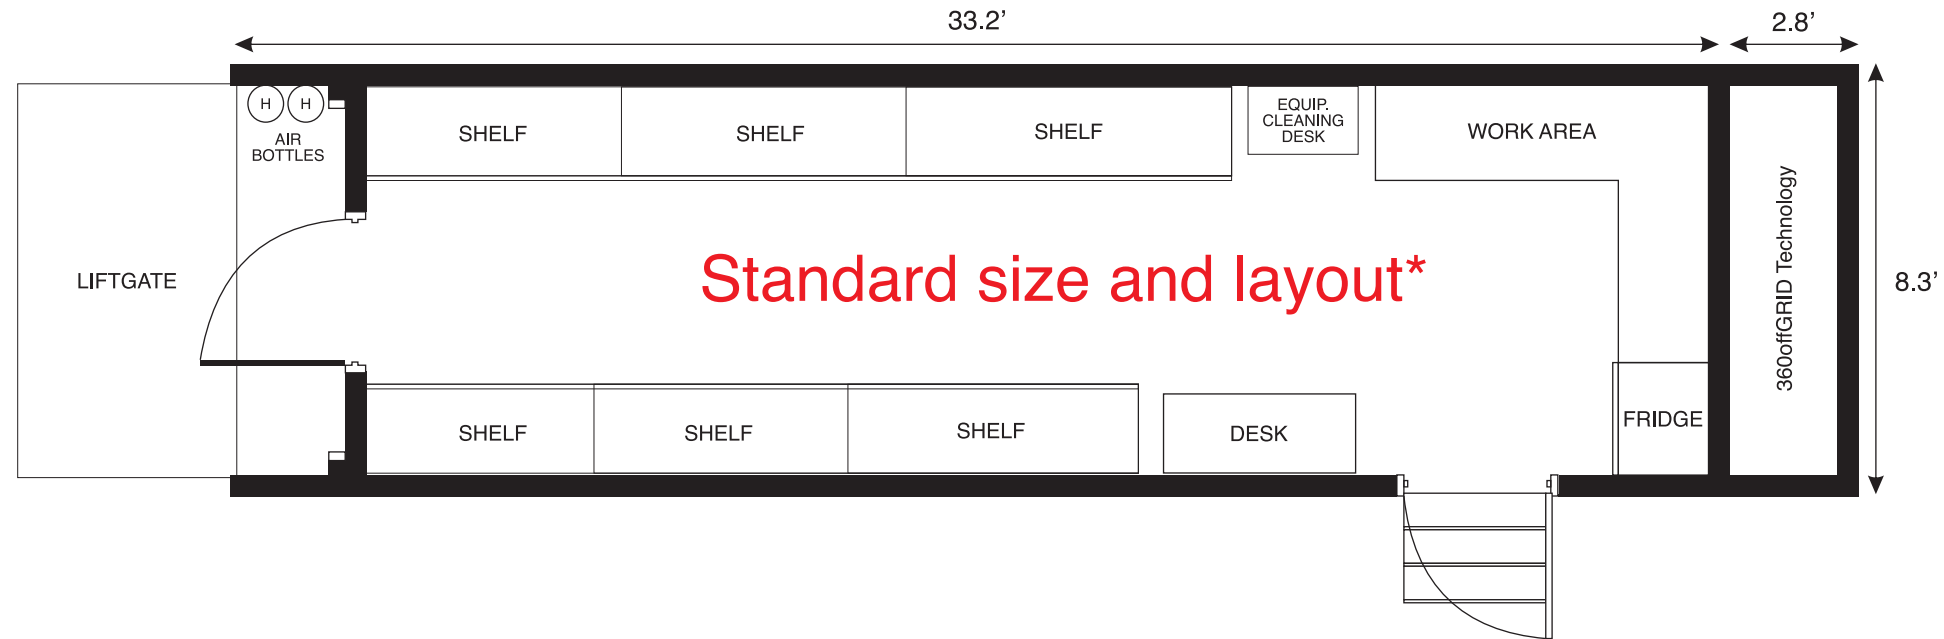

# LighterForce Camera Trailer or Truck (Optional)

100% Clean Energy Technology

Sizes options

- Truck: 28', 30' (8 ton & 10ton)
- Trailer: 36', 48', 53'

\* Indoor layout can be modified as per client's request

- Larger rear ramp for easy cart loading and side door for easy access
- Ample shelving with multiple work areas
- Adjustable shelving with e-track
- Large room with work area
- Concealed plumbed for nitrogen throughout trailer
- Concealed ceiling cassettes climate controlled
- Gas generator is optional\* (Unit 100% off-grid)